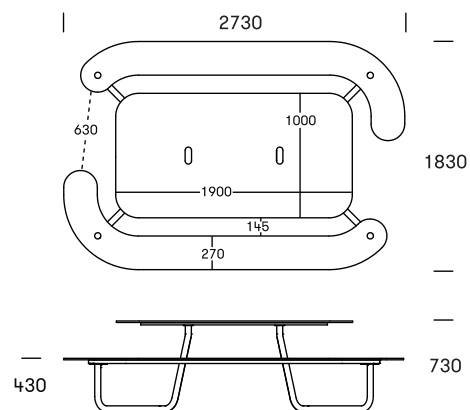

PLATEAU Picnic L has two benches providing staggered access to the table along a flat diagonal with each bench forming a letter L. This allows easy access for the walking impaired. Seats 8-10.

Design: Holscher Design

Dimensions

L2730 x B1830 x H730mm
Seats 8-10.

Fixation

4 x Ø14mm holes. For surface fixation.

Extras

#197 Plateau backrest f. Plateau Picnic O,I,L: Backrest in same material, colours etc. can easily be mounted on both sides of the table. Consist of a backrest in compact laminate and a hot galvanized steel frame to be fixated on the lower side of the seats with screws (attached). 1.9m long and 0.3m high.